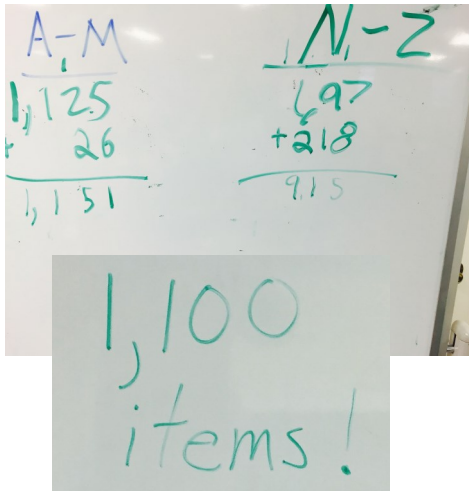

Whooo was SuperB? WE WERE!!!

Prayer Requests

Robin Abney	Mark Morningstar
Betty Alexander	Becky Murnan
Bob Ardery	Shirley Oeffinger
Shelby Bowers	Jamie Orem
Ray & Charline Brown	Sharon Orem
Clay Browning	Marilyn Phares
Vickie Butler	Rollin Simpson
Naomi Catt	Bill & Joyce Runshe
Randi Catt	Bill & Jonita Smith
Charles Craft	Deloris Sorrell
Sandy Fisher	Eric Sorrell
Bonnie Harris	Brooke & Holden Stephens
George & Marian Hobbs	Gene & Marilyn VanCleve
Linda Howell	Mary Ann Wasson
Ashley Johnson	Harold & Wilma Weaver
Debby McLeod	Bud Wertz
Bette Moore	Mary Ann Wethington
	Dawn Whitfield

Church family and friends

Matthew & Michael Berndt, Paul Binder Sr., Steven Binder, Elizabeth Bir, Mary Brown, Wyatt Cameron, Alva Catt Jr., Amanda Catt, Betty Craft, Michael Craft, Bill Collins, Cory, Dakota, Teri, Amber, Britney & Justin Douglass, Esther Gahimer, Gordon Hamlin, Julie Harris, Deloris Hassebroek, Vicki Hassebroek, Ashley Hedges, Janna Craft Hedges, Hunter, Cammi Hooker, David Hunton, Jaxon, Jeremy Klakamp, Betty Nichols, Brad Nigh, Chelsea Overhage, Patricia Overmyer, Jim Overmyer, Lynn Pitts, Jon Ross, Natalie Sargent, John Scudder, Chera Shaub, Peggy Tritipo, Alice Wheeler, Cheryl White, Susan Woolledge

Those in military service

Blake McIntire   Alex Dillon
Deryk Smith   Brett Walburn

Please let the office know if the situation for any of these people changes.